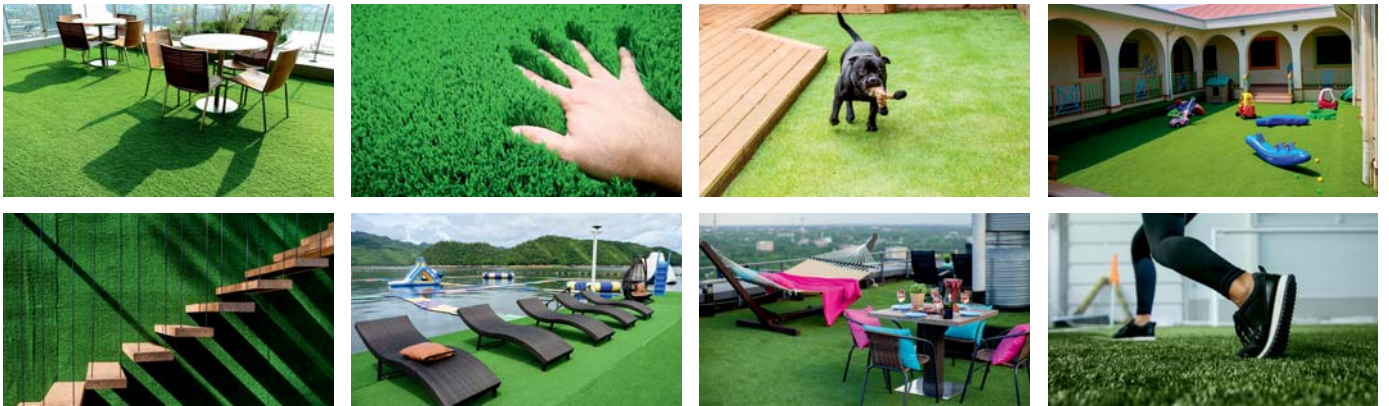

APPLICATIONS

*T&C APPLY